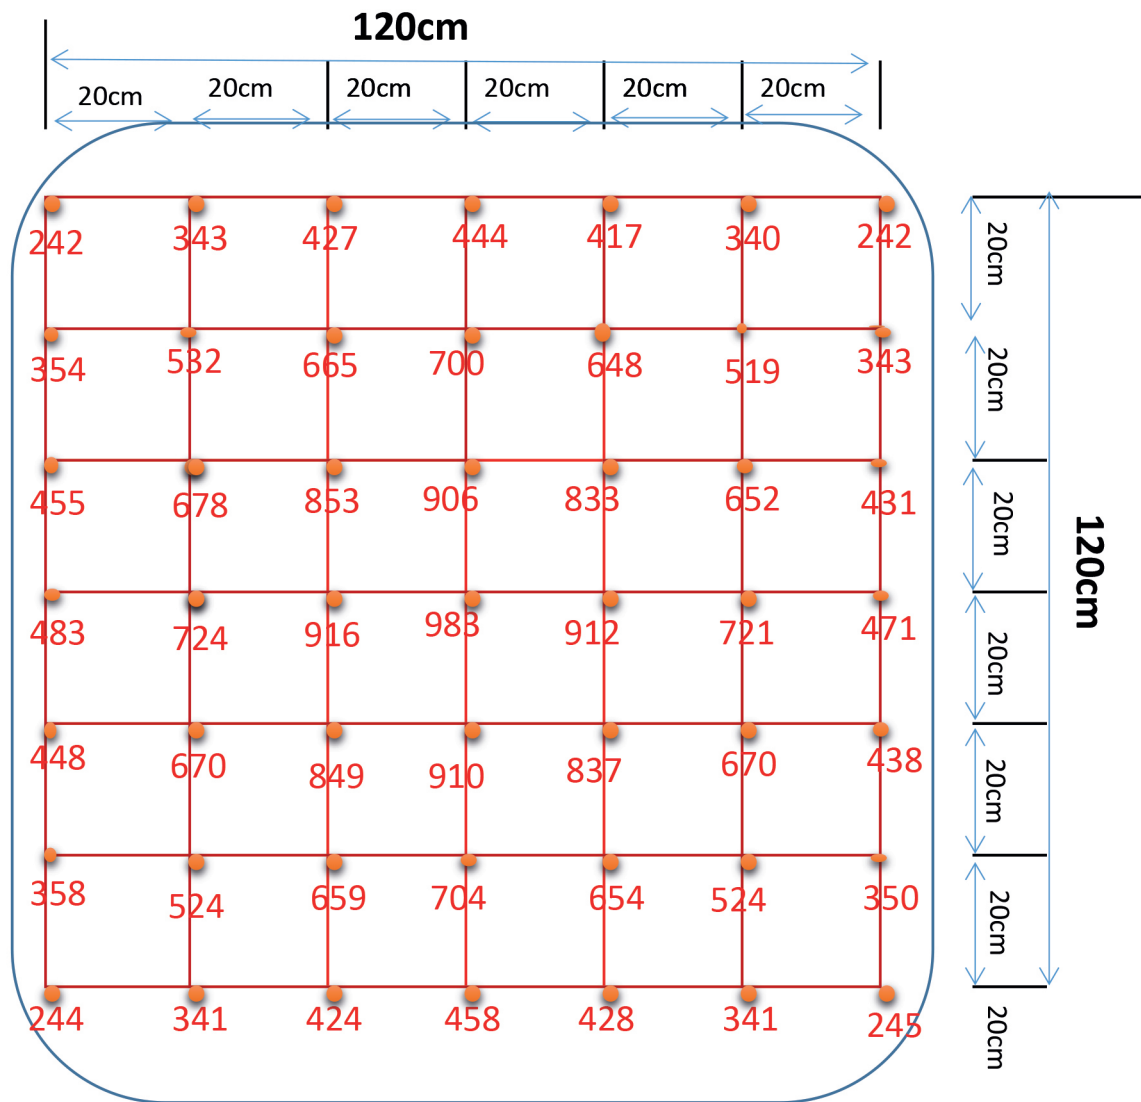

ORTOLED™

PPFD OUTPUT ORTOLED S-LINE 720W

Height=30CM

Height: 30CM

Cover Area: 120CM*120CM

Average PPFD: 802umol/m2/s

Height=60CM

Height: 60CM
Cover Area: 120CM*120CM
Average PPFD: 557umol/m²/s

Height=90CM

Height: 90CM

Cover Area: 120CM*120CM

Average PPFD: 385umol/m²/s