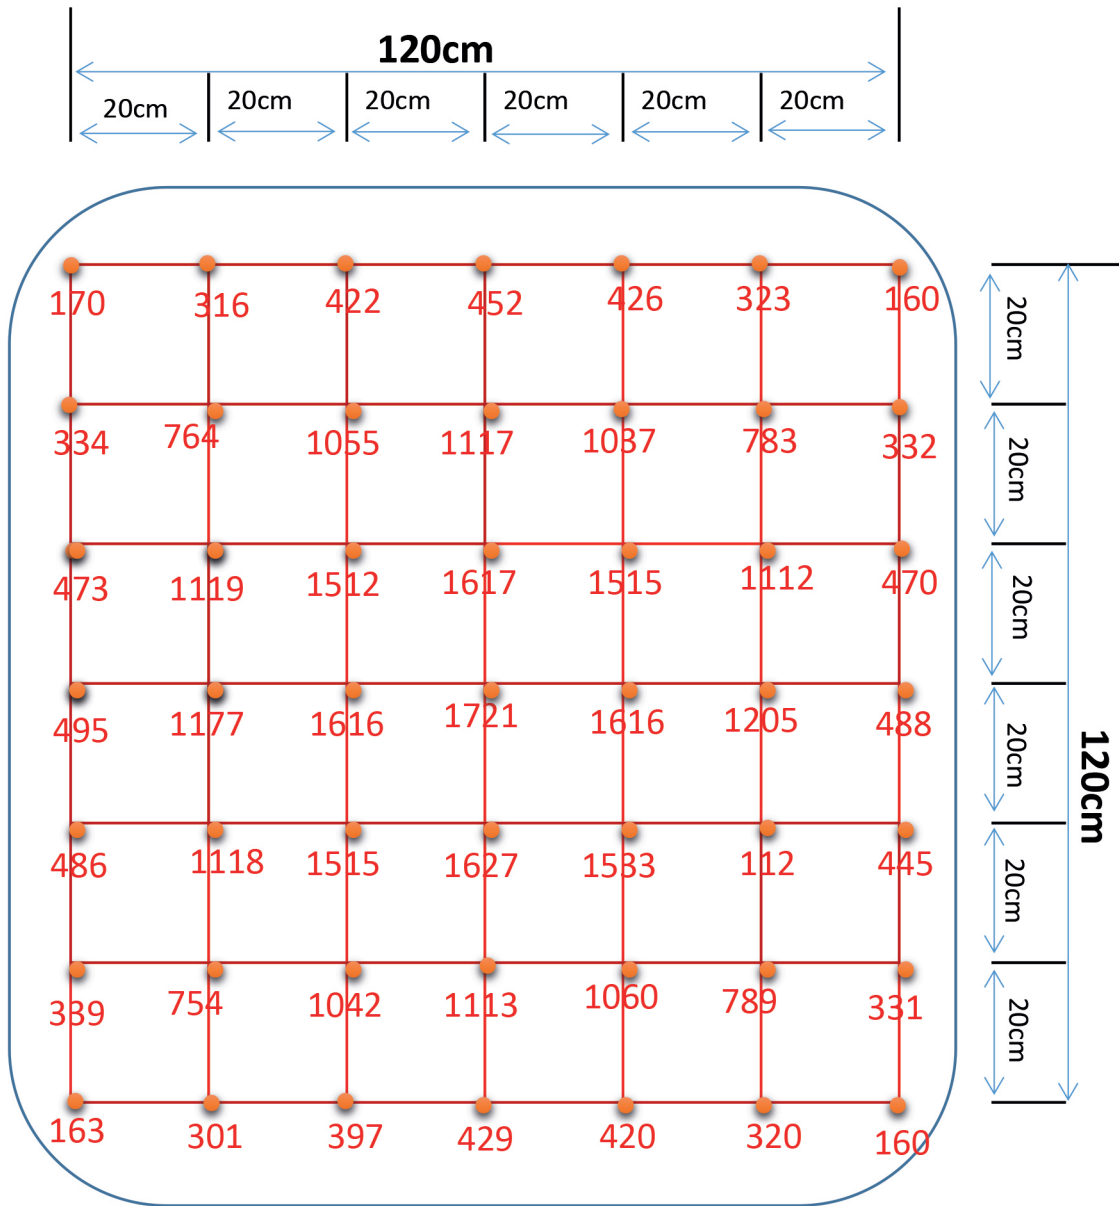

ORTOLED™

PPFD OUTPUT ORTOLED S-LINE 720W

Height=30CM

Height: 30CM

Cover Area: 120CM*120CM

Average PPFD: 802umol/m2/s

Height=60CM

Height: 60CM
Cover Area: 120CM*120CM
Average PPFD: 557umol/m²/s

Height=90CM

Height: 90CM

Cover Area: 120CM*120CM

Average PPFD: 385umol/m²/s