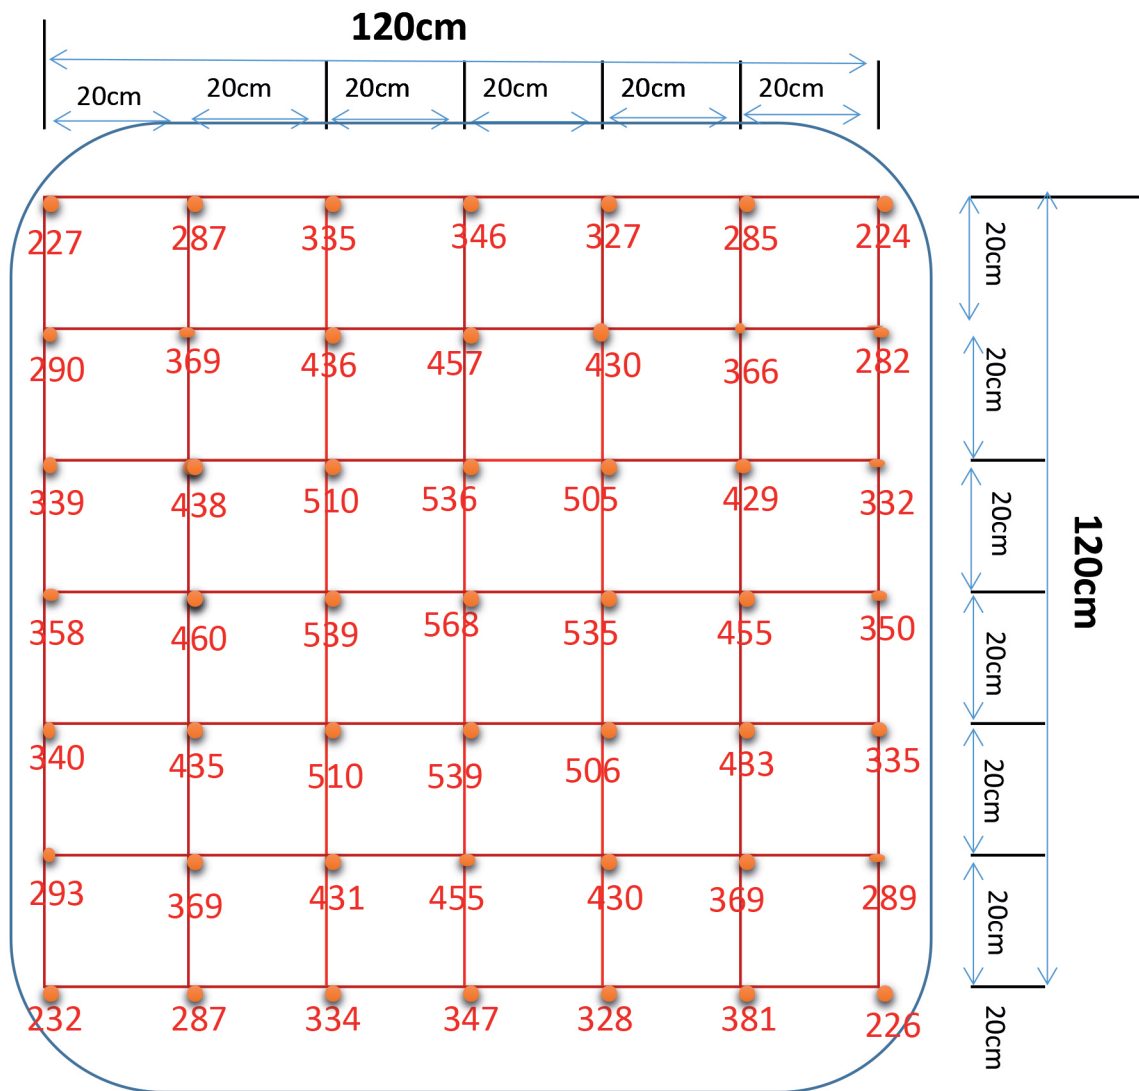

ORTOLED™

PPFD OUTPUT ORTOLED S-LINE 720W

Height=30CM

Height: 30CM

Cover Area: 120CM*120CM

Average PPFD: 802umol/m2/s

Height=60CM

Height: 60CM
Cover Area: 120CM*120CM
Average PPFD: 557umol/m²/s

Height=90CM

Height: 90CM

Cover Area: 120CM*120CM

Average PPFD: 385umol/m²/s