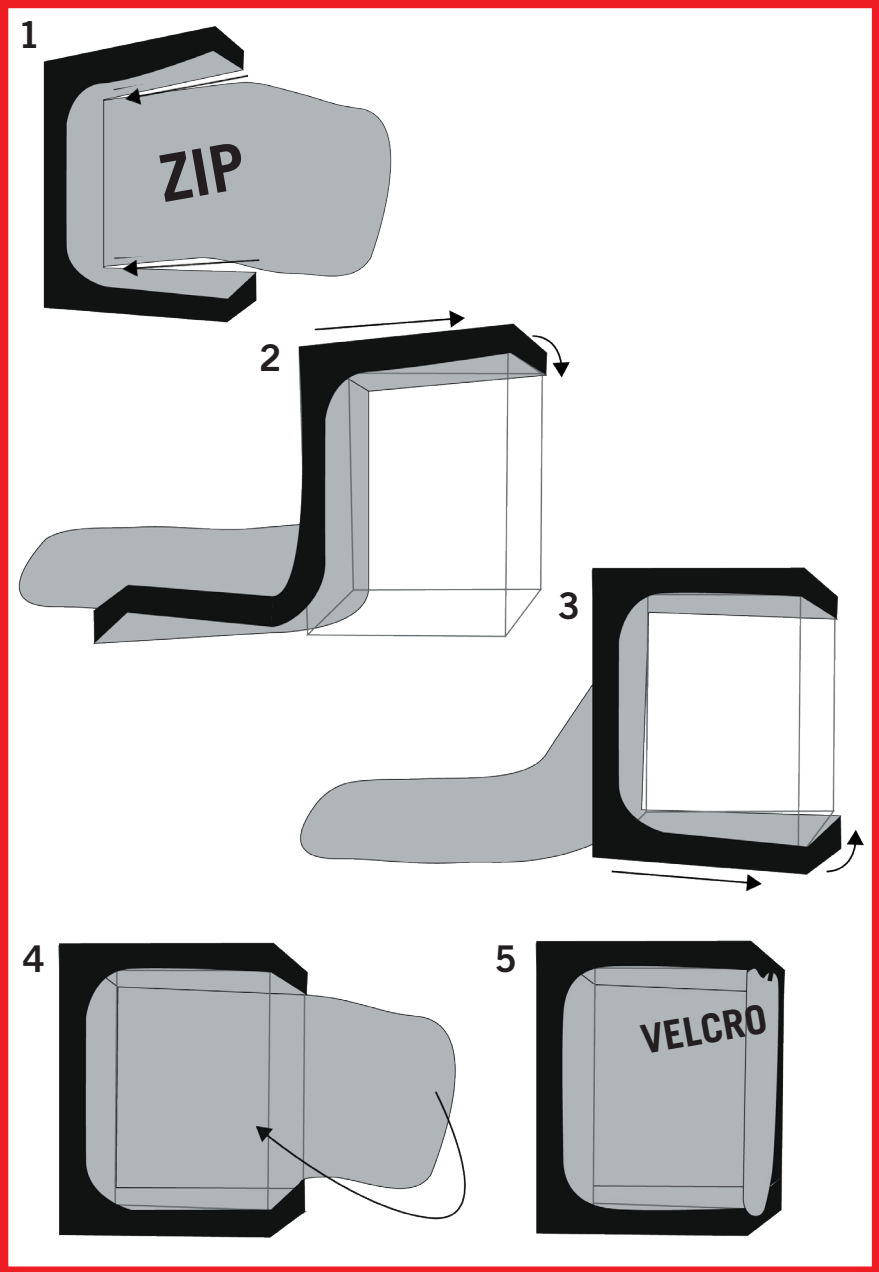

HS40 - HS120 - HS150 - HS240 - HS300
HS240W - HS300W - HS480W - HS600W